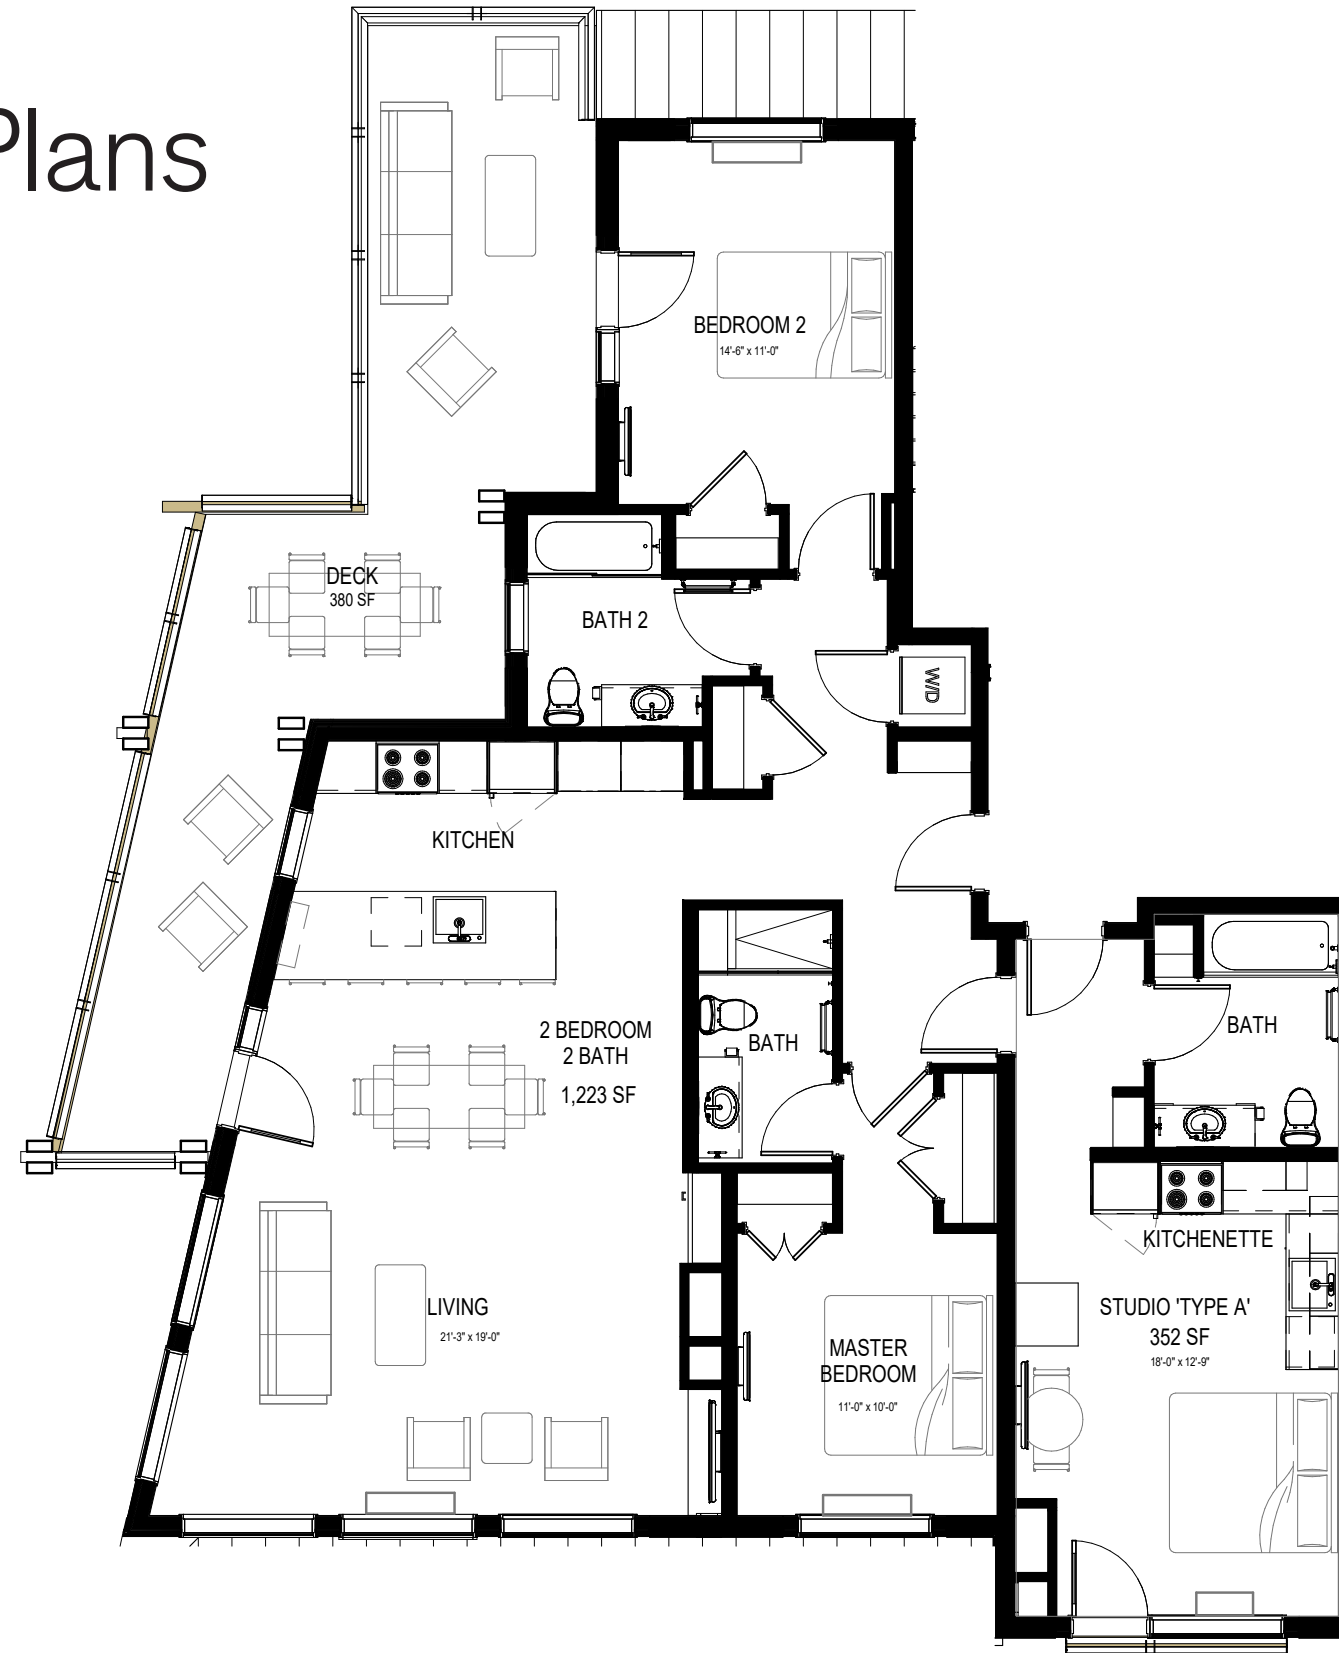

Residence Floor Plans

Lake & Mountain View
Residence #119 (Type A), 219, 319

1 UNIT PLAN 2 BD SOUTH & STUDIO 'TYPE A'

KEY PLAN

Residence Floor Plans

Lake View
Residence #114, 214, 314

1 UNIT PLAN 2 BD NE

KEY PLAN

Residence Floor Plans

Lake View
Residence #116, 216, 316

1 UNIT PLAN 2 BD SE

KEY PLAN

Residence Floor Plans

Mountain View
Residence #115, 215, 315

1 UNIT PLAN 2 BD NW

KEY PLAN

Residence Floor Plans

Mountain View
Residence #117, 217 (Type A), 317

1 UNIT PLAN 2 BD NW

KEY PLAN

Residence Floor Plans

Lake View
Residence #118 (ADA), 218, 318

1 UNIT PLAN STUDIO

KEY PLAN

Residence Floor Plans

Lake View
Residence #414

2 UNIT PLAN 2BD NE - L5

1 UNIT PLANS 2BD NE - L4

KEY PLAN

Residence Floor Plans

Lake View
Residence #416

2 UNIT PLAN STUDIO NE - L5