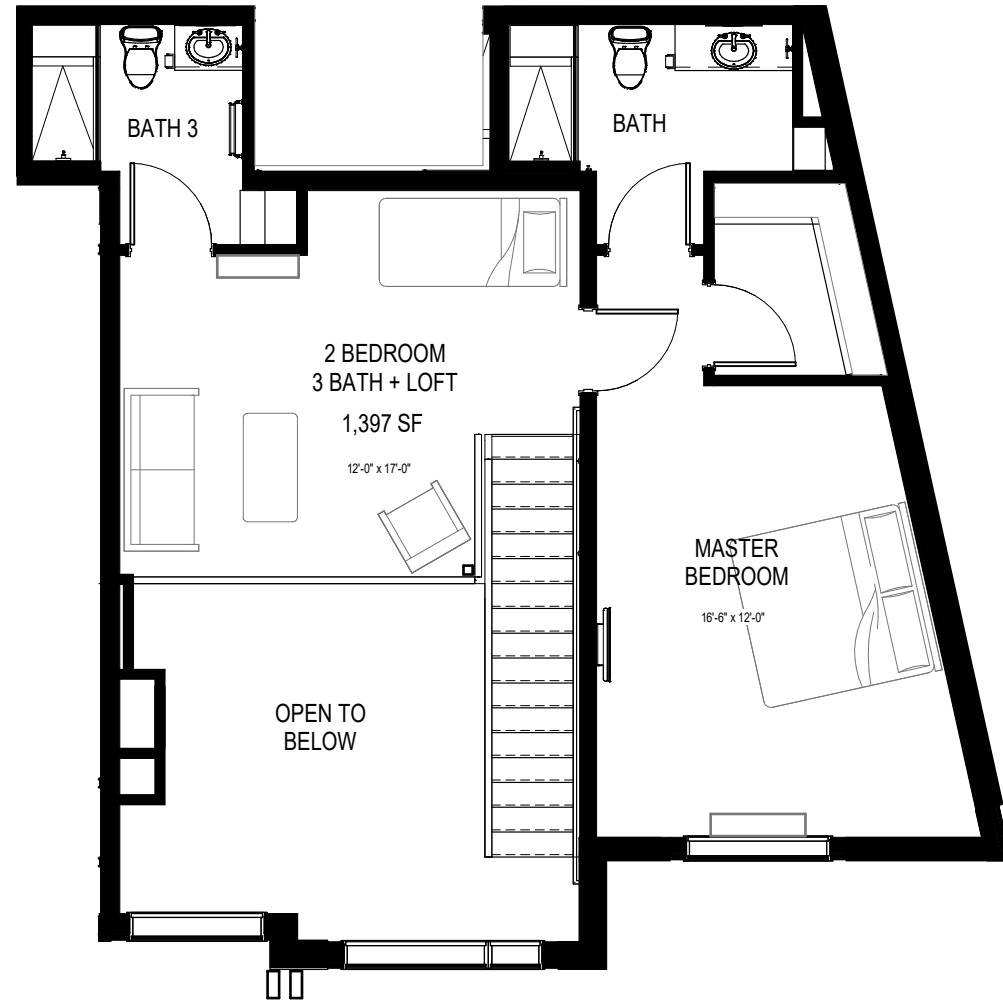

Residence Floor Plans

Lake & Mountain View
Residence #119 (Type A), 219, 319

1 UNIT PLAN 2 BD SOUTH & STUDIO 'TYPE A'

KEY PLAN

Residence Floor Plans

Lake View
Residence #114, 214, 314

1 UNIT PLAN 2 BD NE

KEY PLAN

Residence Floor Plans

Lake View
Residence #116, 216, 316

1 UNIT PLAN 2 BD SE

KEY PLAN

Residence Floor Plans

Mountain View
Residence #115, 215, 315

1 UNIT PLAN 2 BD NW

KEY PLAN

Residence Floor Plans

Mountain View
Residence #117, 217 (Type A), 317

1 UNIT PLAN 2 BD NW

KEY PLAN

Residence Floor Plans

Lake View
Residence #118 (ADA), 218, 318

1 UNIT PLAN STUDIO

KEY PLAN

Residence Floor Plans

Lake View
Residence #414

2 UNIT PLAN 2BD NE - L5

1 UNIT PLANS 2BD NE - L4

KEY PLAN

Residence Floor Plans

Lake View
Residence #416

2 UNIT PLAN STUDIO NE - L5