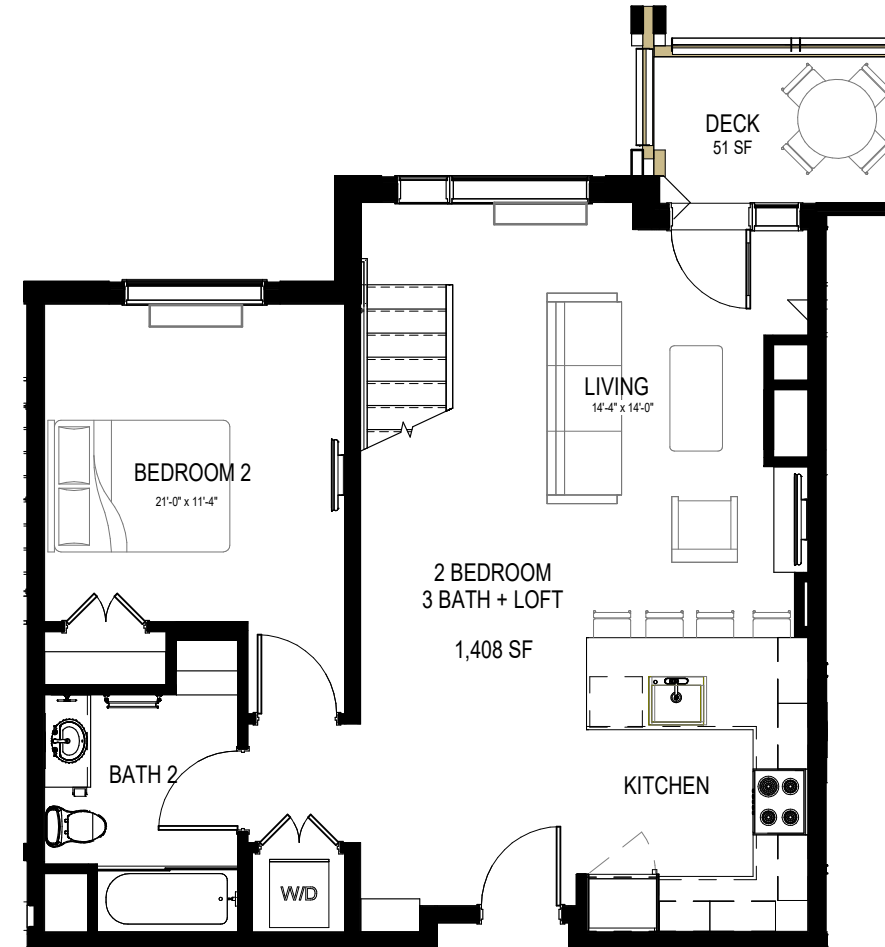

Residence Floor Plans

Lake & Mountain View
Residence #119 (Type A), 219, 319

1 UNIT PLAN 2 BD SOUTH & STUDIO 'TYPE A'

KEY PLAN

Residence Floor Plans

Lake View
Residence #114, 214, 314

1 UNIT PLAN 2 BD NE

KEY PLAN

Lake View
Residence #420

2 UNIT PLAN STUDIO SE - L5

1 UNIT PLANS STUDIO SE - L4

KEY PLAN

Residence Floor Plans

Lake View
Residence #415

2 UNIT PLAN 2BD NW - L5

1 UNIT PLAN 2BD NW - L4

KEY PLAN

Residence Floor Plans

Mountain View
Residence #419

2 UNIT PLAN 2BD SW - L5

1 UNIT PLAN 2BD SW - L4

KEY PLAN

Residence Floor Plans

Mountain View
Residence #417

2 UNIT PLAN STUDIO WEST - L5

1 UNIT PLANS STUDIO WEST - L4

KEY PLAN

Residence Floor Plans

Lake View
Residence #421

1 UNIT PLAN 4 BD SOUTH - LEVEL 4

1 UNIT PLAN 4BD SOUTH - L5

KEY PLAN