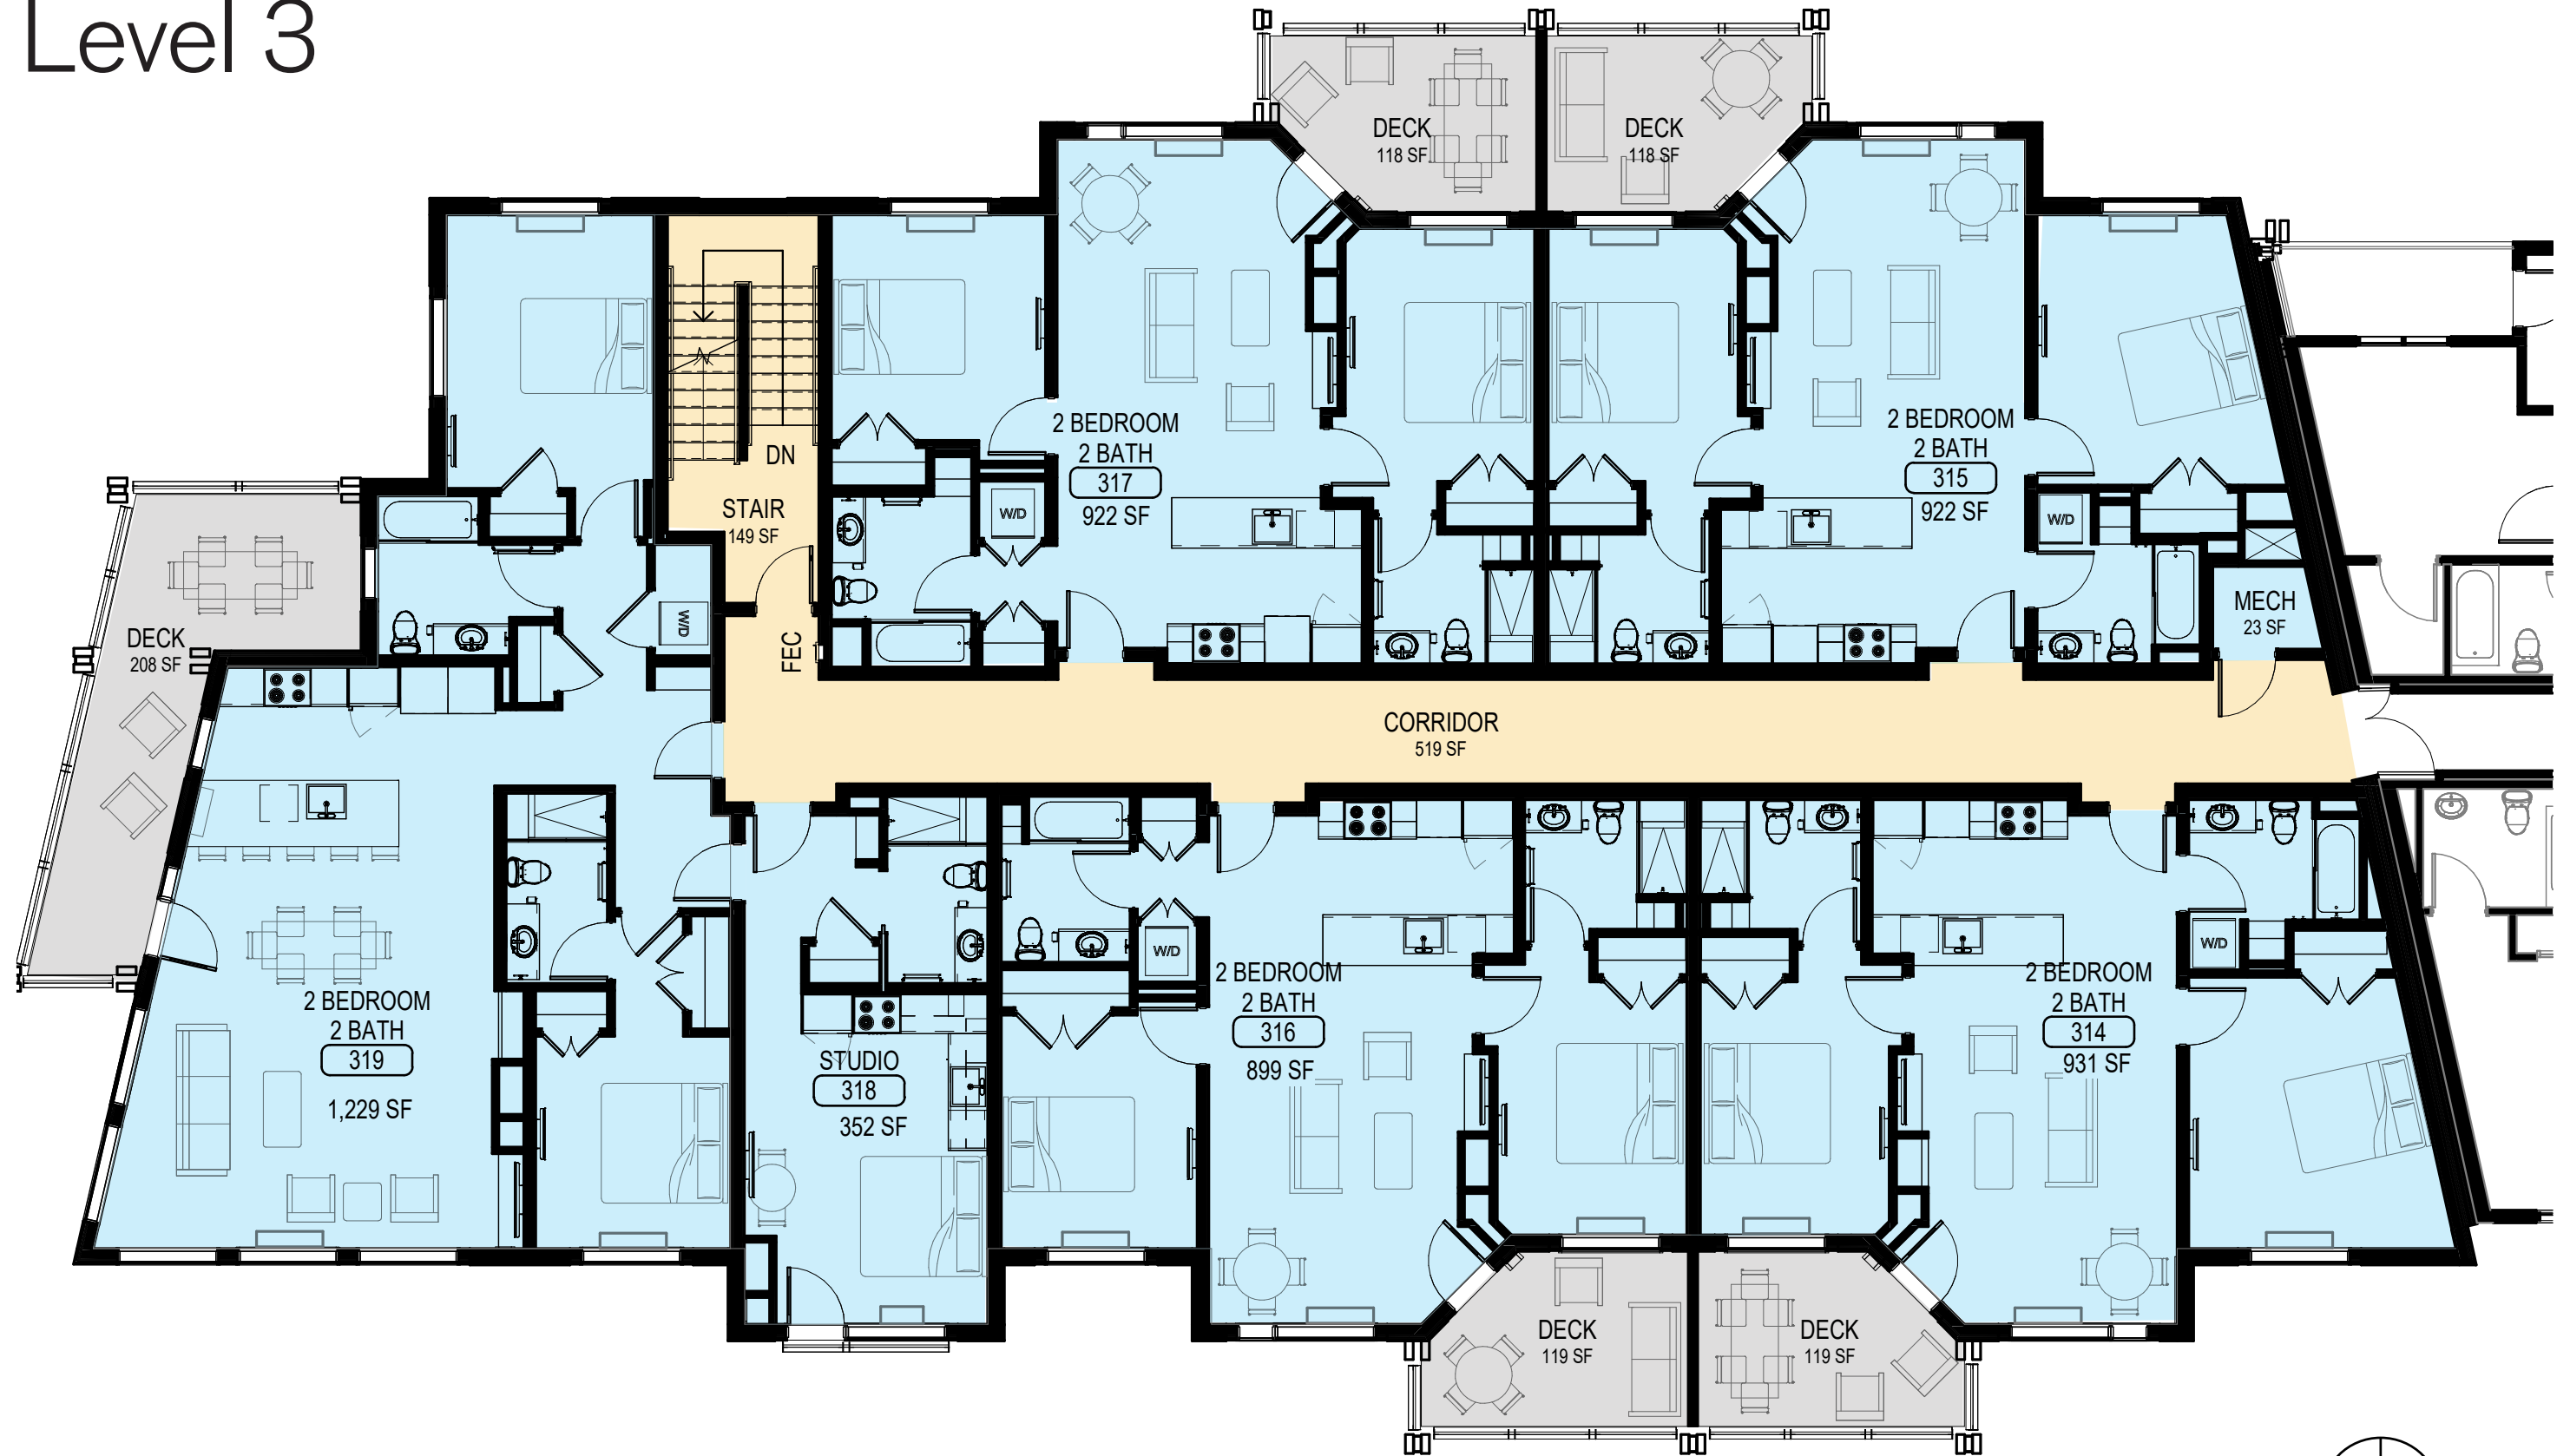

Level P1 with Site

Level 1 with Site

Level P1

Level 1

Level 2

Level 3

Level 4

Level 5

Residence Floor Plans

Lake & Mountain View
Residence #119 (Type A), 219, 319

1 UNIT PLAN 2 BD SOUTH & STUDIO 'TYPE A'

KEY PLAN

Residence Floor Plans

Lake View
Residence #114, 214, 314

1 UNIT PLAN 2 BD NE

KEY PLAN

Residence Floor Plans

Lake View
Residence #116, 216, 316

1 UNIT PLAN 2 BD SE

KEY PLAN

Residence Floor Plans

Mountain View
Residence #115, 215, 315

1 UNIT PLAN 2 BD NW

KEY PLAN

Residence Floor Plans

Mountain View
Residence #117, 217 (Type A), 317

1 UNIT PLAN 2 BD NW

KEY PLAN

Residence Floor Plans

Lake View
Residence #118 (ADA), 218, 318

1 UNIT PLAN STUDIO

KEY PLAN