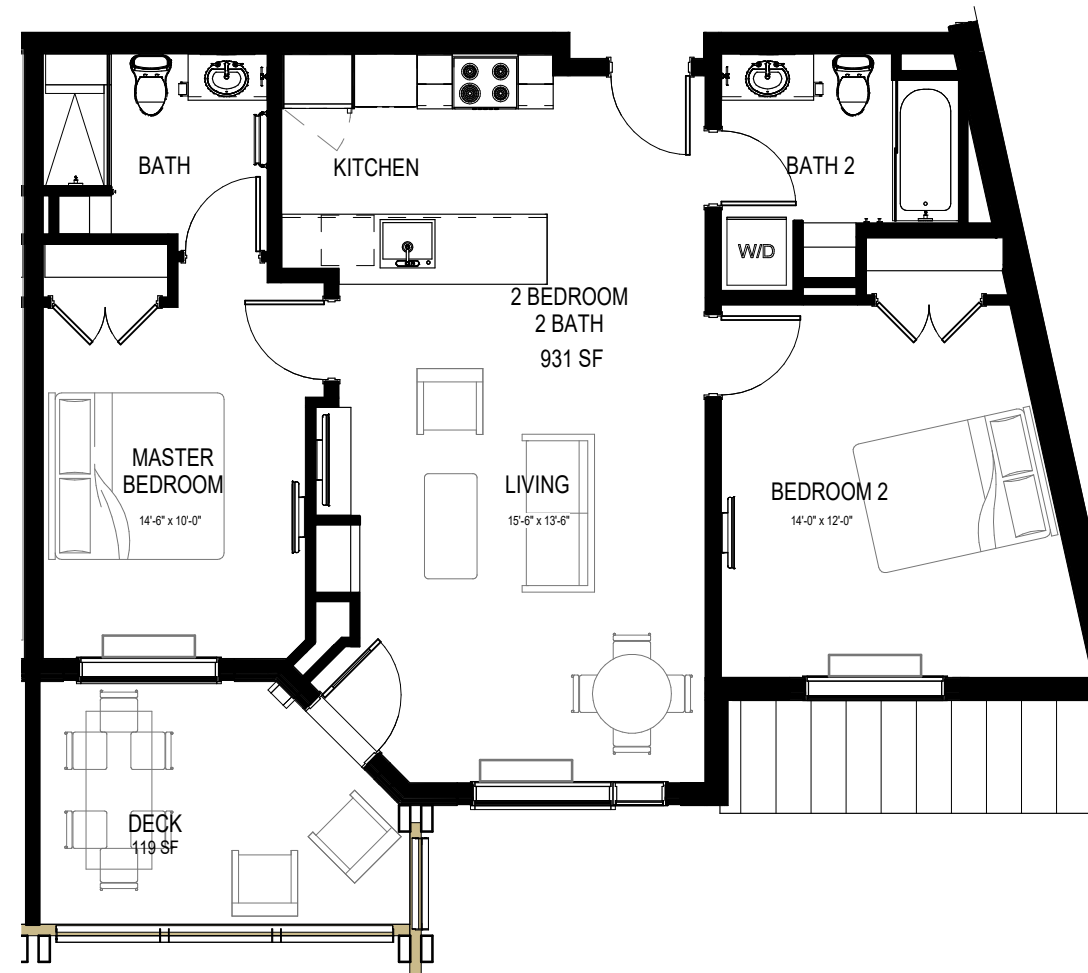

Residence Floor Plans

Lake & Mountain View
Residence #119 (Type A), 219, 319

1 UNIT PLAN 2 BD SOUTH & STUDIO 'TYPE A'

KEY PLAN

Residence Floor Plans

Lake View
Residence #114, 214, 314

1 UNIT PLAN 2 BD NE

KEY PLAN

Residence Floor Plans

Lake View
Residence #116, 216, 316

1 UNIT PLAN 2 BD SE

KEY PLAN

Residence Floor Plans

Mountain View
Residence #115, 215, 315

1 UNIT PLAN 2 BD NW

KEY PLAN

Residence Floor Plans

Mountain View
Residence #117, 217 (Type A), 317

1 UNIT PLAN 2 BD NW

KEY PLAN

Residence Floor Plans

Lake View
Residence #118 (ADA), 218, 318

1 UNIT PLAN STUDIO

KEY PLAN

Residence Floor Plans

Lake View
Residence #414

2 UNIT PLAN 2BD NE - L5

1 UNIT PLANS 2BD NE - L4

KEY PLAN

Residence Floor Plans

Lake View
Residence #416

2 UNIT PLAN STUDIO NE - L5