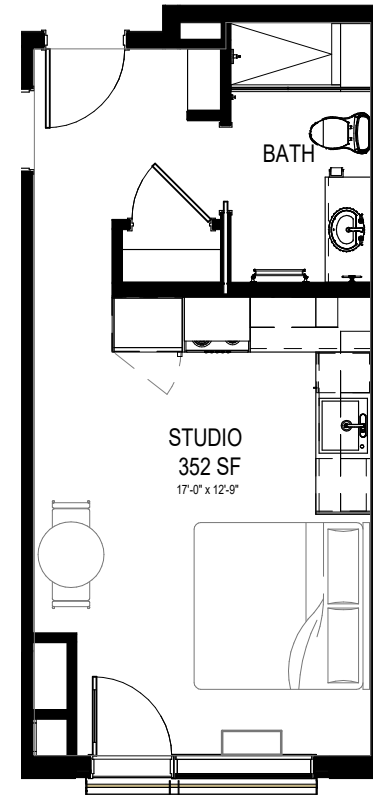

Residence Floor Plans

Lake & Mountain View
Residence #119 (Type A), 219, 319

1 UNIT PLAN 2 BD SOUTH & STUDIO 'TYPE A'

KEY PLAN

Residence Floor Plans

Lake View
Residence #114, 214, 314

1 UNIT PLAN 2 BD NE

KEY PLAN

Residence Floor Plans

Lake View
Residence #116, 216, 316

1 UNIT PLAN 2 BD SE

KEY PLAN

Residence Floor Plans

Mountain View
Residence #115, 215, 315

1 UNIT PLAN 2 BD NW

KEY PLAN

Residence Floor Plans

Mountain View
Residence #117, 217 (Type A), 317

1 UNIT PLAN 2 BD NW

KEY PLAN

Residence Floor Plans

Lake View
Residence #118 (ADA), 218, 318

1 UNIT PLAN STUDIO

KEY PLAN

Residence Floor Plans

Lake View
Residence #414

2 UNIT PLAN 2BD NE - L5

1 UNIT PLANS 2BD NE - L4

KEY PLAN

Residence Floor Plans

Lake View
Residence #416

2 UNIT PLAN STUDIO NE - L5