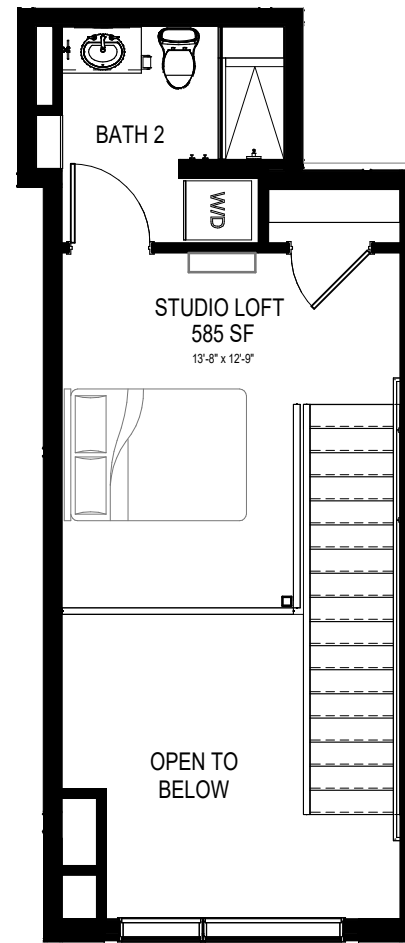

Residence Floor Plans

Lake & Mountain View
Residence #119 (Type A), 219, 319

1 UNIT PLAN 2 BD SOUTH & STUDIO 'TYPE A'

KEY PLAN

Residence Floor Plans

Lake View
Residence #114, 214, 314

1 UNIT PLAN 2 BD NE

KEY PLAN

Residence Floor Plans

Lake View
Residence #414

2 UNIT PLAN 2BD NE - L5

1 UNIT PLANS 2BD NE - L4

KEY PLAN

Residence Floor Plans

Lake View
Residence #416

2 UNIT PLAN STUDIO NE - L5

1 UNIT PLANS STUDIO NE - L4

KEY PLAN

Residence Floor Plans

Lake View
Residence #418

2 UNIT PLAN 2BD SE - L5

1 UNIT PLAN 2BD SE - L4

KEY PLAN

Residence Floor Plans

Lake View
Residence #420

2 UNIT PLAN STUDIO SE - L5

1 UNIT PLANS STUDIO SE - L4

KEY PLAN

Residence Floor Plans

Lake View
Residence #415

2 UNIT PLAN 2BD NW - L5

1 UNIT PLAN 2BD NW - L4