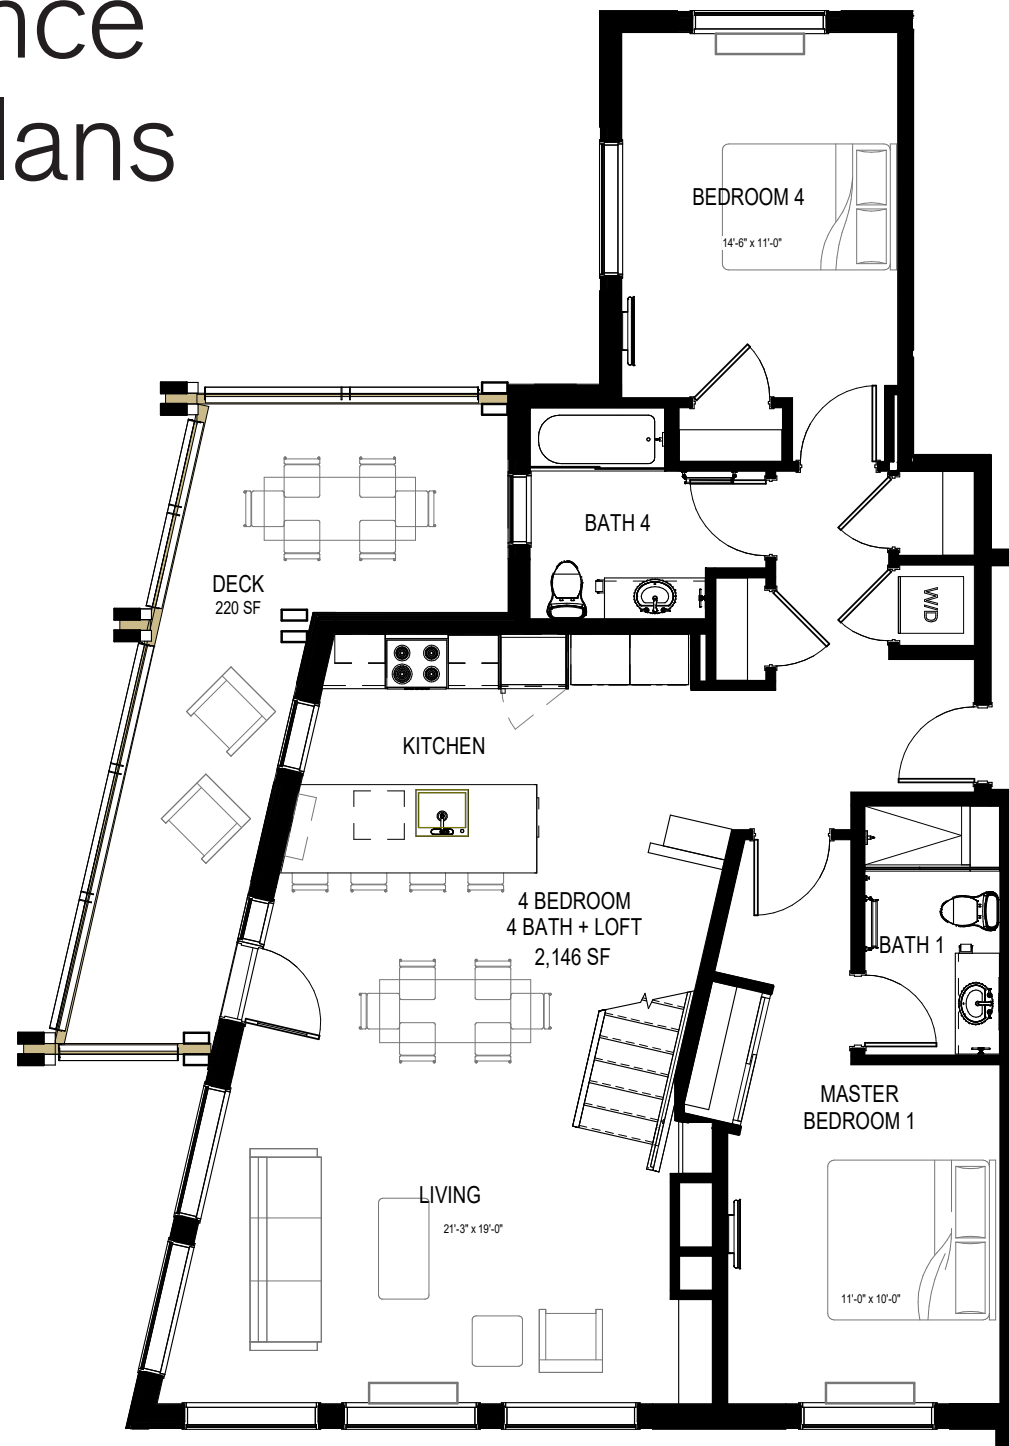

Residence Floor Plans

Lake & Mountain View
Residence #119 (Type A), 219, 319

1 UNIT PLAN 2 BD SOUTH & STUDIO 'TYPE A'

KEY PLAN

Residence Floor Plans

Lake View
Residence #114, 214, 314

1 UNIT PLAN 2 BD NE

KEY PLAN

Residence Floor Plans

Lake View
Residence #116, 216, 316

1 UNIT PLAN 2 BD SE

KEY PLAN

Residence Floor Plans

Mountain View
Residence #115, 215, 315

1 UNIT PLAN 2 BD NW

KEY PLAN

KEY PLAN

Residence Floor Plans

Mountain View
Residence #419

2 UNIT PLAN 2BD SW - L5

1 UNIT PLAN 2BD SW - L4

KEY PLAN

Residence Floor Plans

Mountain View
Residence #417

2 UNIT PLAN STUDIO WEST - L5

1 UNIT PLANS STUDIO WEST - L4

KEY PLAN

Residence Floor Plans

Lake View
Residence #421

1 UNIT PLAN 4 BD SOUTH - LEVEL 4

1 UNIT PLAN 4BD SOUTH - L5

KEY PLAN