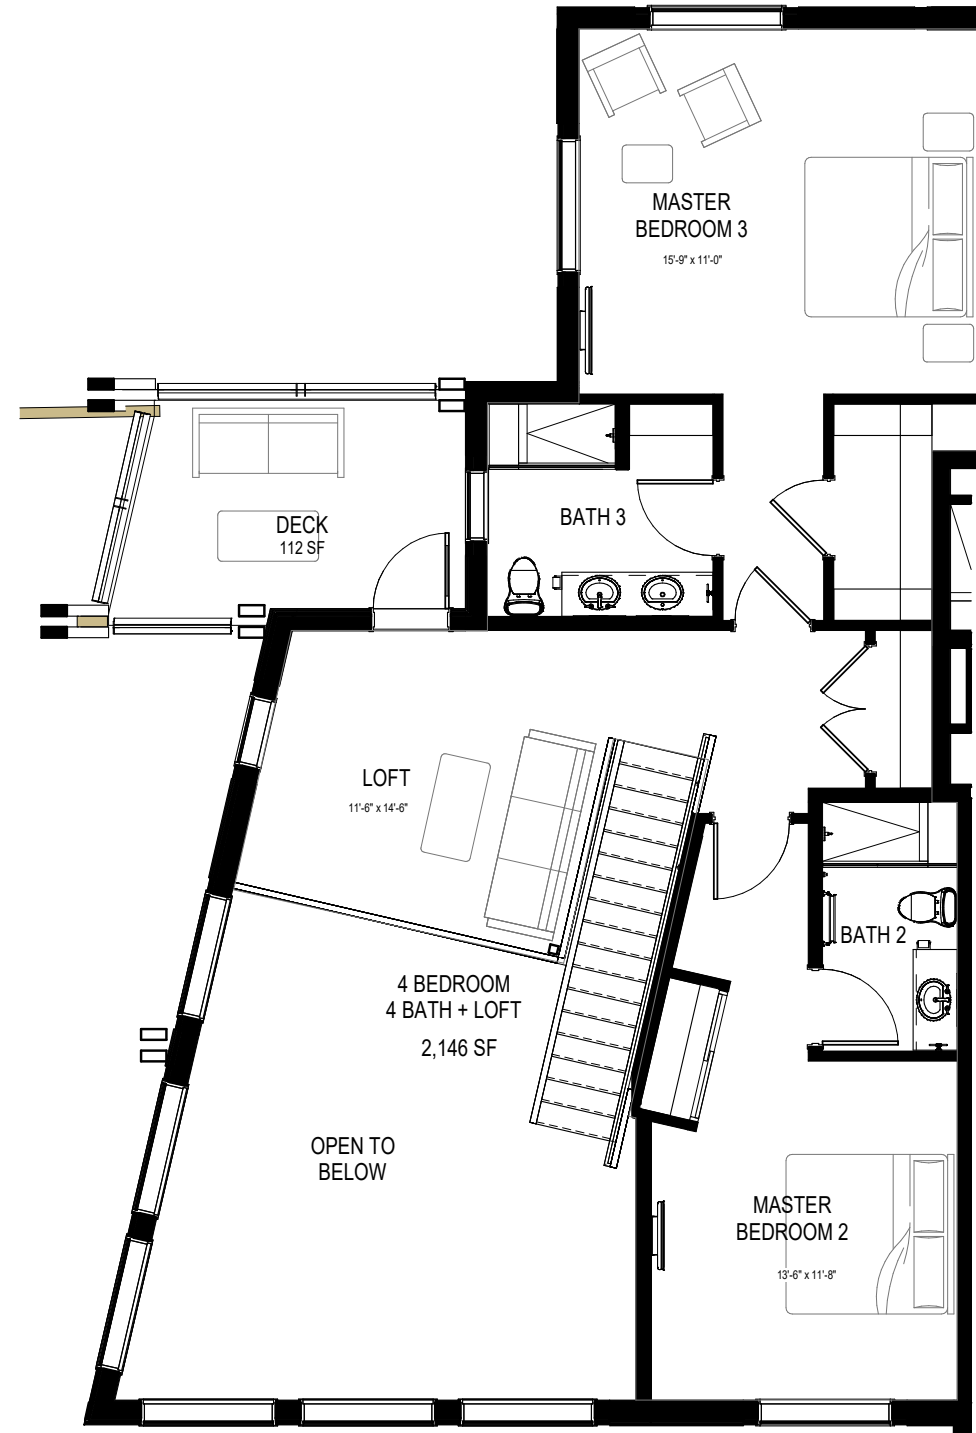

Residence Floor Plans

Lake & Mountain View
Residence #119 (Type A), 219, 319

1 UNIT PLAN 2 BD SOUTH & STUDIO 'TYPE A'

KEY PLAN

Residence Floor Plans

Lake View
Residence #114, 214, 314

1 UNIT PLAN 2 BD NE

KEY PLAN

Residence Floor Plans

Lake View
Residence #116, 216, 316

1 UNIT PLAN 2 BD SE

KEY PLAN

Residence Floor Plans

Mountain View
Residence #115, 215, 315

1 UNIT PLAN 2 BD NW

KEY PLAN

KEY PLAN

Residence Floor Plans

Mountain View
Residence #419

2 UNIT PLAN 2BD SW - L5

1 UNIT PLAN 2BD SW - L4

KEY PLAN

Residence Floor Plans

Mountain View
Residence #417

2 UNIT PLAN STUDIO WEST - L5

1 UNIT PLANS STUDIO WEST - L4

KEY PLAN

Residence Floor Plans

Lake View
Residence #421

1 UNIT PLAN 4 BD SOUTH - LEVEL 4

1 UNIT PLAN 4BD SOUTH - L5

KEY PLAN