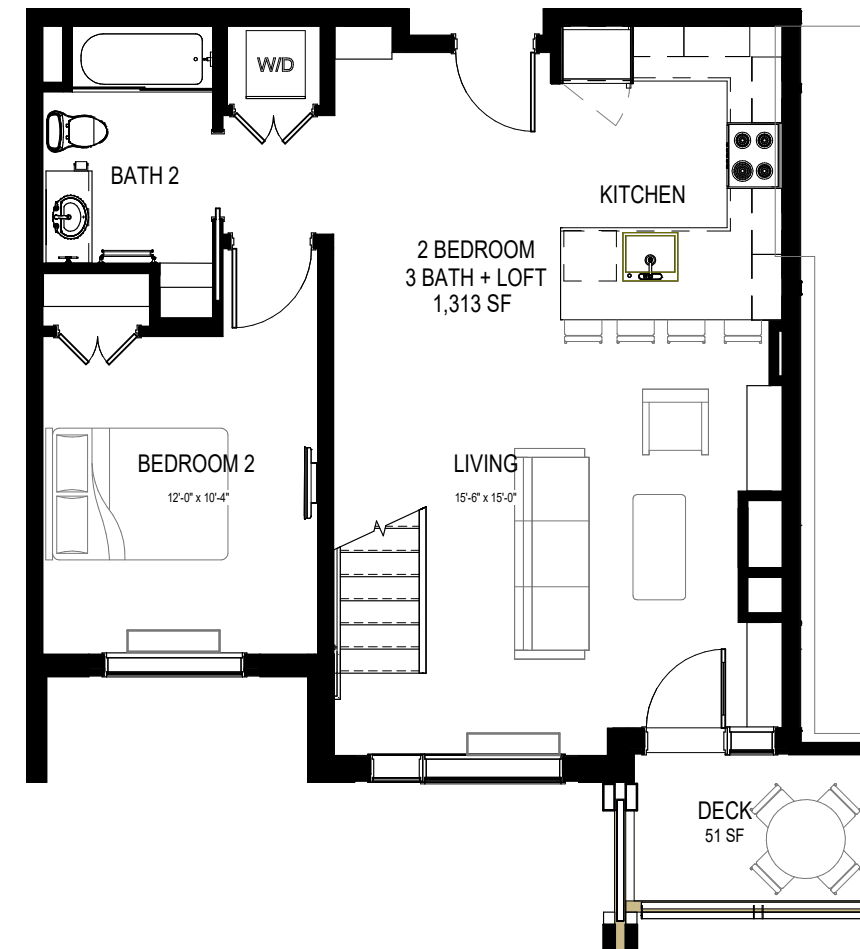

Residence Floor Plans

Mountain View
Residence #117, 217 (Type A), 317

1 UNIT PLAN 2 BD NW

KEY PLAN

Residence Floor Plans

Lake View
Residence #118 (ADA), 218, 318

1 UNIT PLAN STUDIO

KEY PLAN

Residence Floor Plans

Lake View
Residence #414

2 UNIT PLAN 2BD NE - L5

1 UNIT PLANS 2BD NE - L4

KEY PLAN

Residence Floor Plans

Lake View
Residence #416

2 UNIT PLAN STUDIO NE - L5

1 UNIT PLANS STUDIO NE - L4

KEY PLAN

Residence Floor Plans

Lake View
Residence #418

2 UNIT PLAN 2BD SE - L5

1 UNIT PLAN 2BD SE - L4

KEY PLAN

Residence Floor Plans

Lake View
Residence #420

2 UNIT PLAN STUDIO SE - L5

1 UNIT PLANS STUDIO SE - L4

KEY PLAN

Residence Floor Plans

Lake View
Residence #415

2 UNIT PLAN 2BD NW - L5

1 UNIT PLAN 2BD NW - L4