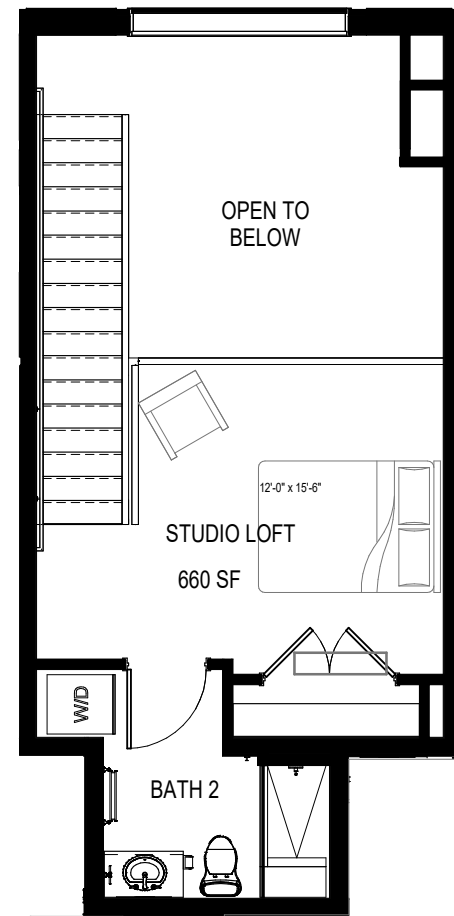

Residence Floor Plans

Lake & Mountain View
Residence #119 (Type A), 219, 319

1 UNIT PLAN 2 BD SOUTH & STUDIO 'TYPE A'

KEY PLAN

Residence Floor Plans

Lake View
Residence #114, 214, 314

1 UNIT PLAN 2 BD NE

KEY PLAN

Lake View
Residence #420

2 UNIT PLAN STUDIO SE - L5

1 UNIT PLANS STUDIO SE - L4

KEY PLAN

Residence Floor Plans

Lake View
Residence #415

2 UNIT PLAN 2BD NW - L5

1 UNIT PLAN 2BD NW - L4

KEY PLAN

Residence Floor Plans

Mountain View
Residence #419

2 UNIT PLAN 2BD SW - L5

1 UNIT PLAN 2BD SW - L4

KEY PLAN

Residence Floor Plans

Mountain View
Residence #417

2 UNIT PLAN STUDIO WEST - L5

1 UNIT PLANS STUDIO WEST - L4

KEY PLAN

Residence Floor Plans

Lake View
Residence #421

1 UNIT PLAN 4 BD SOUTH - LEVEL 4

1 UNIT PLAN 4BD SOUTH - L5

KEY PLAN