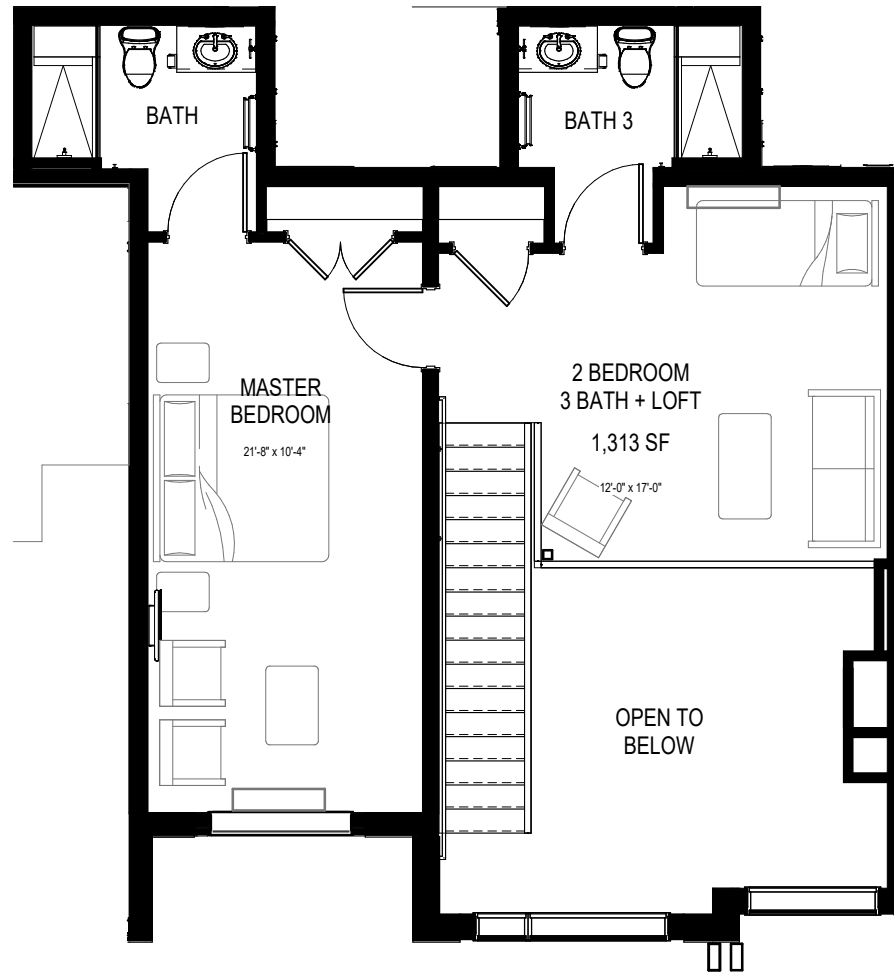

Residence Floor Plans

Mountain View
Residence #117, 217 (Type A), 317

1 UNIT PLAN 2 BD NW

KEY PLAN

Residence Floor Plans

Lake View
Residence #118 (ADA), 218, 318

1 UNIT PLAN STUDIO

KEY PLAN

Residence Floor Plans

Lake View
Residence #414

2 UNIT PLAN 2BD NE - L5

1 UNIT PLANS 2BD NE - L4

KEY PLAN

Residence Floor Plans

Lake View
Residence #416

2 UNIT PLAN STUDIO NE - L5

1 UNIT PLANS STUDIO NE - L4

KEY PLAN

Residence Floor Plans

Lake View
Residence #418

2 UNIT PLAN 2BD SE - L5

1 UNIT PLAN 2BD SE - L4

KEY PLAN

Residence Floor Plans

Lake View
Residence #420

2 UNIT PLAN STUDIO SE - L5

1 UNIT PLANS STUDIO SE - L4

KEY PLAN

Residence Floor Plans

Lake View
Residence #415

2 UNIT PLAN 2BD NW - L5

1 UNIT PLAN 2BD NW - L4